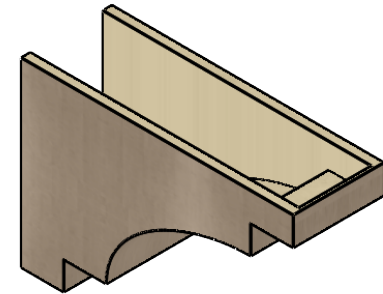

ITEM NUMBER: CORU10X30X20MEDRCPR

10"W X 30"D X 20"H SERIES 3 CLASSIC MEDITERRANEAN ROUGH CEDAR
TIMBERTHANE FAUX WOOD CORBEL, PRIMED

SIDE PROFILE

FRONT PROFILE

ISOMETRIC

EKENA MILLWORK
2300 WEST MAIN ST.
CLARKSVILLE, TX 75426
TOLL FREE: 866-607-0453
WWW.EKENAMILLWORK.COM

NOTES

1. INSTALLATION TO BE COMPLETED IN ACCORDANCE WITH MANUFACTURER'S SPECIFICATIONS.
2. DRAWING MAY NOT BE TO SCALE
3. THIS DRAWING IS INTENDED FOR DESIGN AND PLANNING PURPOSES ONLY.
4. ALL INFORMATION CONTAINED HEREIN WAS CURRENT AT THE TIME OF DEVELOPMENT BUT MUST BE REVIEWED AND APPROVED BY THE PRODUCT MANUFACTURER TO BE CONSIDERED ACCURATE.
5. TIMBERTHANE ARCHITECTURAL PRODUCTS ARE MADE FROM HIGH DENSITY URETHANE AND COME FACTORY PRIMED