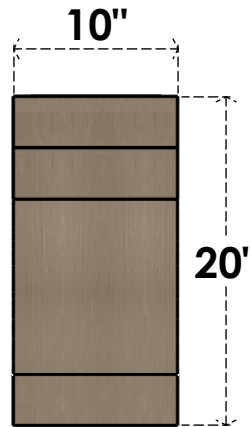

ITEM NUMBER: CORU10X30X20MEDRCPR

10"W X 30"D X 20"H SERIES 3 CLASSIC MEDITERRANEAN ROUGH CEDAR
TIMBERTHANE FAUX WOOD CORBEL, PRIMED

SIDE PROFILE

FRONT PROFILE

ISOMETRIC

EKENA MILLWORK
2300 WEST MAIN ST.
CLARKSVILLE, TX 75426
TOLL FREE: 866-607-0453
WWW.EKENAMILLWORK.COM

NOTES

1. INSTALLATION TO BE COMPLETED IN ACCORDANCE WITH MANUFACTURER'S SPECIFICATIONS.
2. DRAWING MAY NOT BE TO SCALE
3. THIS DRAWING IS INTENDED FOR DESIGN AND PLANNING PURPOSES ONLY.
4. ALL INFORMATION CONTAINED HEREIN WAS CURRENT AT THE TIME OF DEVELOPMENT BUT MUST BE REVIEWED AND APPROVED BY THE PRODUCT MANUFACTURER TO BE CONSIDERED ACCURATE.
5. TIMBERTHANE ARCHITECTURAL PRODUCTS ARE MADE FROM HIGH DENSITY URETHANE AND COME FACTORY PRIMED