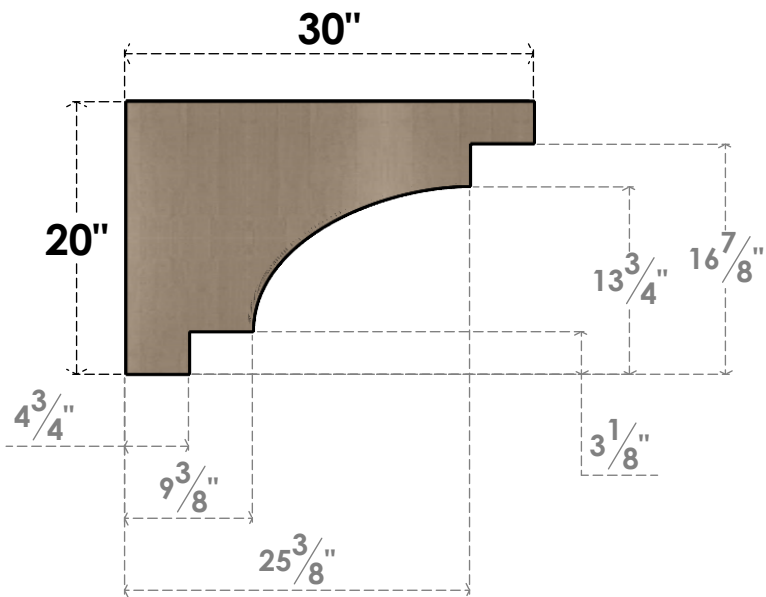

ITEM NUMBER: CORU10X30X20MEDRCPR

10"W X 30"D X 20"H SERIES 3 CLASSIC MEDITERRANEAN ROUGH CEDAR
TIMBERTHANE FAUX WOOD CORBEL, PRIMED

SIDE PROFILE

FRONT PROFILE

ISOMETRIC

EKENA MILLWORK
2300 WEST MAIN ST.
CLARKSVILLE, TX 75426
TOLL FREE: 866-607-0453
WWW.EKENAMILLWORK.COM

NOTES

1. INSTALLATION TO BE COMPLETED IN ACCORDANCE WITH MANUFACTURER'S SPECIFICATIONS.
2. DRAWING MAY NOT BE TO SCALE
3. THIS DRAWING IS INTENDED FOR DESIGN AND PLANNING PURPOSES ONLY.
4. ALL INFORMATION CONTAINED HEREIN WAS CURRENT AT THE TIME OF DEVELOPMENT BUT MUST BE REVIEWED AND APPROVED BY THE PRODUCT MANUFACTURER TO BE CONSIDERED ACCURATE.
5. TIMBERTHANE ARCHITECTURAL PRODUCTS ARE MADE FROM HIGH DENSITY URETHANE AND COME FACTORY PRIMED